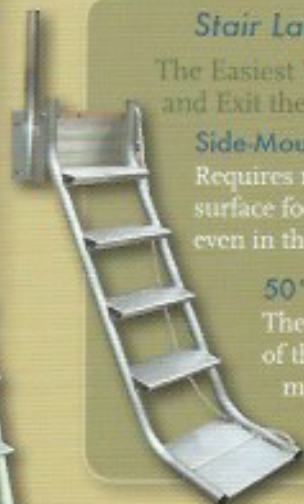

DOCK LADDERS

4- and 5-Step Ladders

Durable AND Attractive

Our standard dock ladder has oversized rungs for sturdy footing to provide a safe, secure and comfortable access point for exiting or entering the water. And no other ladder available is as durable nor is as finished looking to complement any quality dock.

20° Angle

Even our standard ladders have a slight incline for ergonomics

Color Options

Our 5-Step ladder can be purchased with a durable, powder-coated antique bronze finish.

Stair Ladder

The Easiest Way to Enter and Exit the Water, Ever!

Side-Mount

Requires no dock surface footprint - even in the up position

50° Angle

The ergonomics of the Stair Ladder make its use as effortless as a staircase

Dog Ladder

A Favorite of Pet Owners

Our Dog Ladder was developed for dog lovers by dog lovers. The platform steps are positioned to accommodate any size dog... or person!

	4-Step Ladder	5-Step Ladder	Stair Ladder	Dog Ladder
Ht / Ht Below Deck Surface	64" / 45"	76" / 57"	60" / 58"	35" / 33"
Weight	24 lbs	28 lbs	29 lbs	23 lbs

Special Features

- Full 16.5" wide x 6.5" deep, slip resistant treads for maximum comfort and safety
- Crafted from beefy, marine-grade aluminum — the heaviest duty and longest lasting ladders you'll ever own
- Each style rotates out of the water when not in use to remain clean
- Uses HDPE-plastic bushings for longevity and ease of rotation
- Engineered for ergonomics, aesthetics and durability